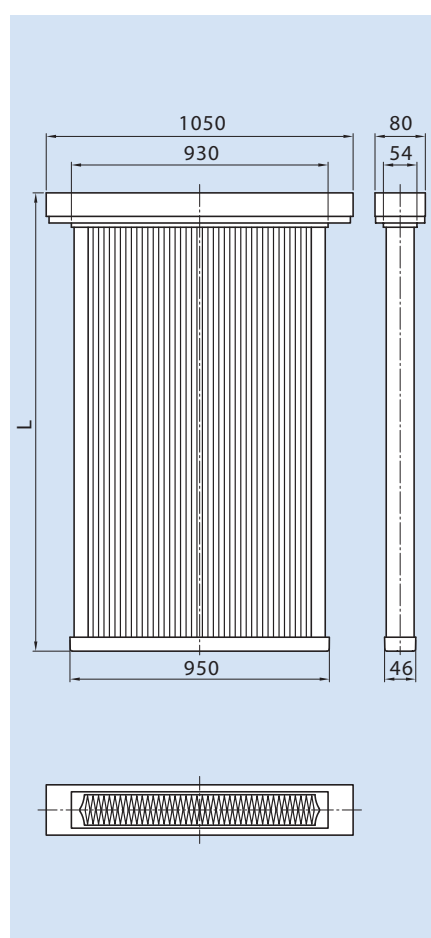

# Filter Panels for dedusting plants

**472-423 mm**

For clean side installation

[mm]	Length L[mm]	Filter area [m <sup>2</sup> ]
472-423	528	1,7
472-423	933	3,0

**497-475 mm**

For clean side installation

[mm]	Length L[mm]	Filter area [m <sup>2</sup> ]
497-475	800	4,0
497-475	995	5,0

**495-480 mm**

For clean side installation

[mm]	Length L[mm]	Filter area [m <sup>2</sup> ]
495-480	985	2,0
495-480	1505	3,0

Available Through:  
**BORSERINI SRL**  
 Via N. Sauro, 1  
 I-23100 Sondrio SO  
 Italy  
 Phone: +39 0342 209200  
 Fax: +39 0342 209499  
 Email: [info@borserini.it](mailto:info@borserini.it)  
 Web: [www.borserini.com](http://www.borserini.com)

# Filter Panels for dedusting plants

**567-496 mm**

For clean side installation

[mm]	Length L[mm]	Filter area [m <sup>2</sup> ]
567-496	775	2,1
567-496	1512	4,3

**628-600 mm**

For clean side installation

[mm]	Length L[mm]	Filter area [m <sup>2</sup> ]
628-600	1200	5,5

**1050-930 mm**

For clean side installation

[mm]	Length L[mm]	Filter area [m <sup>2</sup> ]
1050-930	950	5,3

Available Through:  
**BORSERINI SRL**  
 Via N. Sauro, 1  
 I-23100 Sondrio SO  
 Italy  
 Phone: +39 0342 209200  
 Fax: +39 0342 209499  
 Email: [info@borserini.it](mailto:info@borserini.it)  
 Web: [www.borserini.com](http://www.borserini.com)