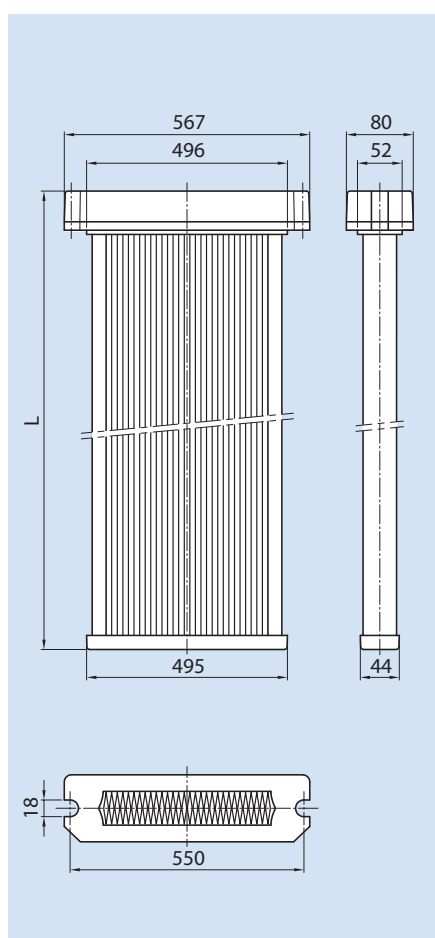

# Filter Panels for dedusting plants

**472-423 mm**

For clean side installation

[mm]	Length L[mm]	Filter area [m <sup>2</sup> ]
472-423	528	1,7
472-423	933	3,0

**497-475 mm**

For clean side installation

[mm]	Length L[mm]	Filter area [m <sup>2</sup> ]
497-475	800	4,0
497-475	995	5,0

**495-480 mm**

For clean side installation

[mm]	Length L[mm]	Filter area [m <sup>2</sup> ]
495-480	985	2,0
495-480	1505	3,0

Available Through:  
**BORSERINI SRL**  
 Via N. Sauro, 1  
 I-23100 Sondrio SO  
 Italy  
 Phone: +39 0342 209200  
 Fax: +39 0342 209499  
 Email: [info@borserini.it](mailto:info@borserini.it)  
 Web: [www.borserini.com](http://www.borserini.com)

# Filter Panels for dedusting plants

**567-496 mm**

For clean side installation

[mm]	Length L[mm]	Filter area [m <sup>2</sup> ]
567-496	775	2,1
567-496	1512	4,3

**628-600 mm**

For clean side installation

[mm]	Length L[mm]	Filter area [m <sup>2</sup> ]
628-600	1200	5,5

**1050-930 mm**

For clean side installation

[mm]	Length L[mm]	Filter area [m <sup>2</sup> ]
1050-930	950	5,3

Available Through:  
**BORSERINI SRL**  
 Via N. Sauro, 1  
 I-23100 Sondrio SO  
 Italy  
 Phone: +39 0342 209200  
 Fax: +39 0342 209499  
 Email: [info@borserini.it](mailto:info@borserini.it)  
 Web: [www.borserini.com](http://www.borserini.com)