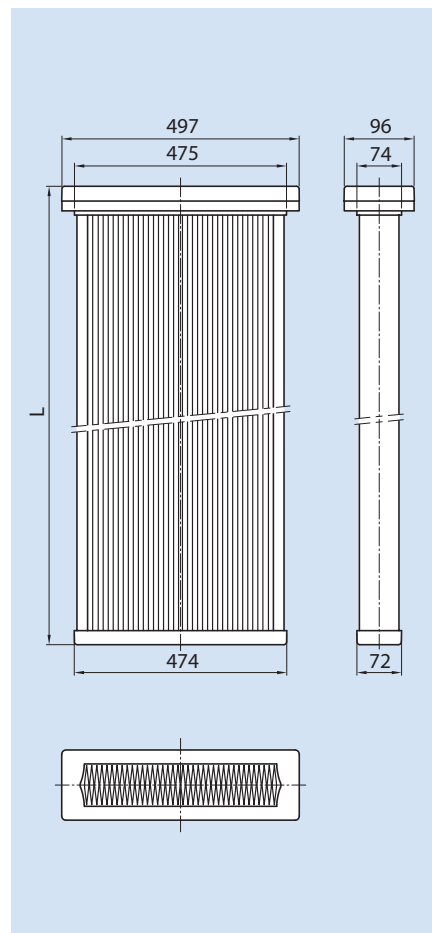

# Filter Panels for dedusting plants

**472-423 mm**

For clean side installation

[mm]	Length L[mm]	Filter area [m <sup>2</sup> ]
472-423	528	1,7
472-423	933	3,0

**497-475 mm**

For clean side installation

[mm]	Length L[mm]	Filter area [m <sup>2</sup> ]
497-475	800	4,0
497-475	995	5,0

**495-480 mm**

For clean side installation

[mm]	Length L[mm]	Filter area [m <sup>2</sup> ]
495-480	985	2,0
495-480	1505	3,0

Available Through:  
**BORSERINI SRL**  
 Via N. Sauro, 1  
 I-23100 Sondrio SO  
 Italy  
 Phone: +39 0342 209200  
 Fax: +39 0342 209499  
 Email: [info@borserini.it](mailto:info@borserini.it)  
 Web: [www.borserini.com](http://www.borserini.com)

# Filter Panels for dedusting plants

**567-496 mm**

For clean side installation

[mm]	Length L[mm]	Filter area [m <sup>2</sup> ]
567-496	775	2,1
567-496	1512	4,3

**628-600 mm**

For clean side installation

[mm]	Length L[mm]	Filter area [m <sup>2</sup> ]
628-600	1200	5,5

**1050-930 mm**

For clean side installation

[mm]	Length L[mm]	Filter area [m <sup>2</sup> ]
1050-930	950	5,3

Available Through:  
**BORSERINI SRL**  
 Via N. Sauro, 1  
 I-23100 Sondrio SO  
 Italy  
 Phone: +39 0342 209200  
 Fax: +39 0342 209499  
 Email: [info@borserini.it](mailto:info@borserini.it)  
 Web: [www.borserini.com](http://www.borserini.com)