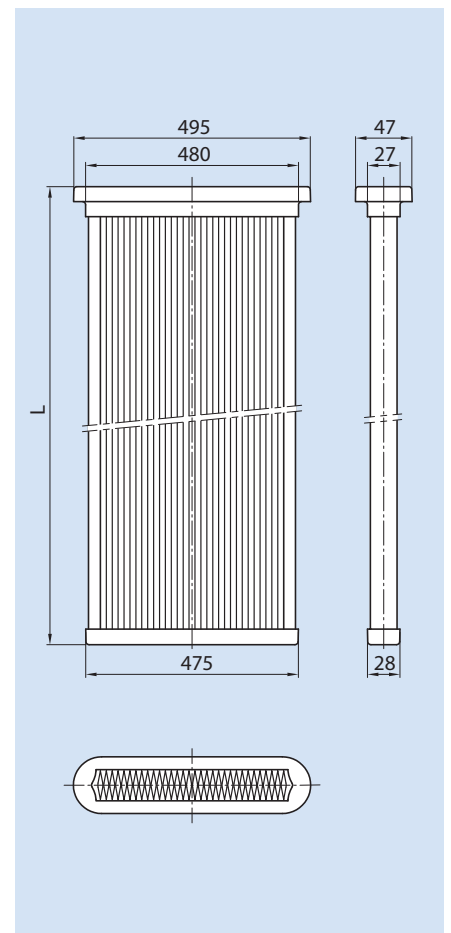

# Filter Panels for dedusting plants

**472-423 mm**

For clean side installation

[mm]	Length L[mm]	Filter area [m <sup>2</sup> ]
472-423	528	1,7
472-423	933	3,0

**497-475 mm**

For clean side installation

[mm]	Length L[mm]	Filter area [m <sup>2</sup> ]
497-475	800	4,0
497-475	995	5,0

**495-480 mm**

For clean side installation

[mm]	Length L[mm]	Filter area [m <sup>2</sup> ]
495-480	985	2,0
495-480	1505	3,0

Available Through:  
**BORSERINI SRL**  
 Via N. Sauro, 1  
 I-23100 Sondrio SO  
 Italy  
 Phone: +39 0342 209200  
 Fax: +39 0342 209499  
 Email: [info@borserini.it](mailto:info@borserini.it)  
 Web: [www.borserini.com](http://www.borserini.com)

# Filter Panels for dedusting plants

**567-496 mm**

For clean side installation

[mm]	Length L[mm]	Filter area [m <sup>2</sup> ]
567-496	775	2,1
567-496	1512	4,3

**628-600 mm**

For clean side installation

[mm]	Length L[mm]	Filter area [m <sup>2</sup> ]
628-600	1200	5,5

**1050-930 mm**

For clean side installation

[mm]	Length L[mm]	Filter area [m <sup>2</sup> ]
1050-930	950	5,3

Available Through:  
**BORSERINI SRL**  
 Via N. Sauro, 1  
 I-23100 Sondrio SO  
 Italy  
 Phone: +39 0342 209200  
 Fax: +39 0342 209499  
 Email: [info@borserini.it](mailto:info@borserini.it)  
 Web: [www.borserini.com](http://www.borserini.com)