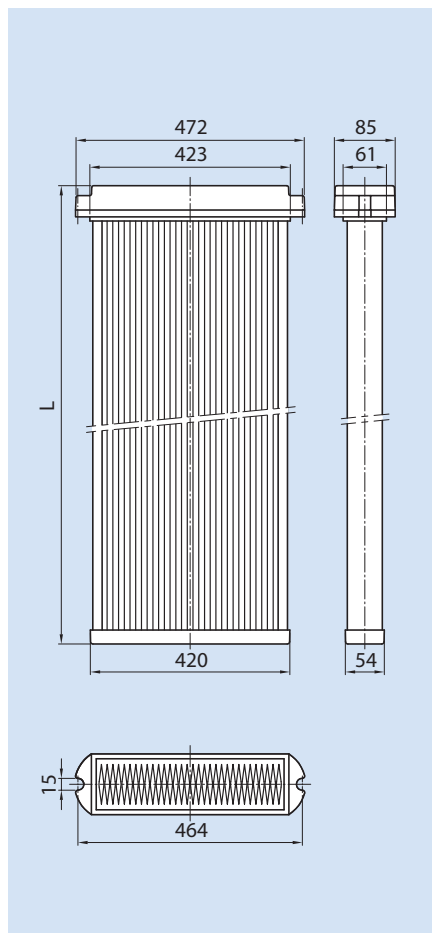

# Filter Panels for dedusting plants

**472-423 mm**

For clean side installation

[mm]	Length L[mm]	Filter area [m <sup>2</sup> ]
472-423	528	1,7
472-423	933	3,0

**497-475 mm**

For clean side installation

[mm]	Length L[mm]	Filter area [m <sup>2</sup> ]
497-475	800	4,0
497-475	995	5,0

**495-480 mm**

For clean side installation

[mm]	Length L[mm]	Filter area [m <sup>2</sup> ]
495-480	985	2,0
495-480	1505	3,0

Available Through:  
**BORSERINI SRL**  
 Via N. Sauro, 1  
 I-23100 Sondrio SO  
 Italy  
 Phone: +39 0342 209200  
 Fax: +39 0342 209499  
 Email: [info@borserini.it](mailto:info@borserini.it)  
 Web: [www.borserini.com](http://www.borserini.com)

# Filter Panels for dedusting plants

**567-496 mm**

For clean side installation

[mm]	Length L[mm]	Filter area [m <sup>2</sup> ]
567-496	775	2,1
567-496	1512	4,3

**628-600 mm**

For clean side installation

[mm]	Length L[mm]	Filter area [m <sup>2</sup> ]
628-600	1200	5,5

**1050-930 mm**

For clean side installation

[mm]	Length L[mm]	Filter area [m <sup>2</sup> ]
1050-930	950	5,3

Available Through:  
**BORSERINI SRL**  
 Via N. Sauro, 1  
 I-23100 Sondrio SO  
 Italy  
 Phone: +39 0342 209200  
 Fax: +39 0342 209499  
 Email: [info@borserini.it](mailto:info@borserini.it)  
 Web: [www.borserini.com](http://www.borserini.com)