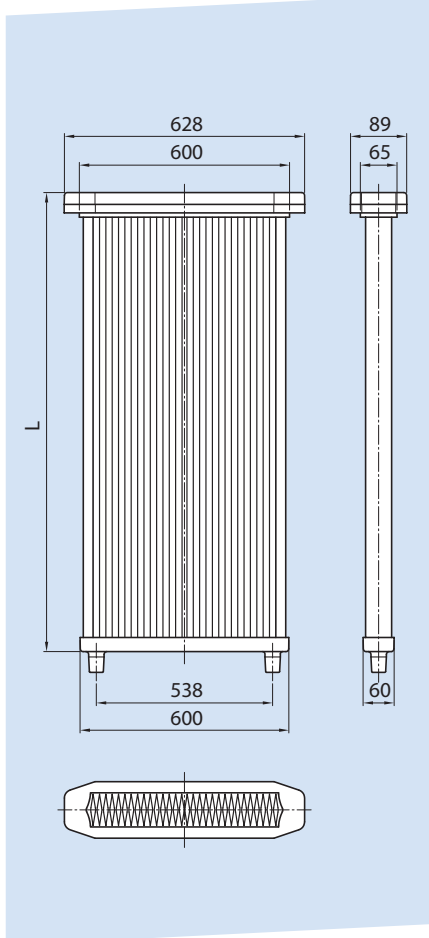

# Filter Panels for dedusting plants

**472-423 mm**

For clean side installation

[mm]	Length L[mm]	Filter area [m <sup>2</sup> ]
472-423	528	1,7
472-423	933	3,0

**497-475 mm**

For clean side installation

[mm]	Length L[mm]	Filter area [m <sup>2</sup> ]
497-475	800	4,0
497-475	995	5,0

**495-480 mm**

For clean side installation

[mm]	Length L[mm]	Filter area [m <sup>2</sup> ]
495-480	985	2,0
495-480	1505	3,0

Available Through:  
**BORSERINI SRL**  
 Via N. Sauro, 1  
 I-23100 Sondrio SO  
 Italy  
 Phone: +39 0342 209200  
 Fax: +39 0342 209499  
 Email: [info@borserini.it](mailto:info@borserini.it)  
 Web: [www.borserini.com](http://www.borserini.com)

# Filter Panels for dedusting plants

**567-496 mm**

For clean side installation

[mm]	Length L[mm]	Filter area [m <sup>2</sup> ]
567-496	775	2,1
567-496	1512	4,3

**628-600 mm**

For clean side installation

[mm]	Length L[mm]	Filter area [m <sup>2</sup> ]
628-600	1200	5,5

**1050-930 mm**

For clean side installation

[mm]	Length L[mm]	Filter area [m <sup>2</sup> ]
1050-930	950	5,3

Available Through:  
**BORSERINI SRL**  
 Via N. Sauro, 1  
 I-23100 Sondrio SO  
 Italy  
 Phone: +39 0342 209200  
 Fax: +39 0342 209499  
 Email: [info@borserini.it](mailto:info@borserini.it)  
 Web: [www.borserini.com](http://www.borserini.com)